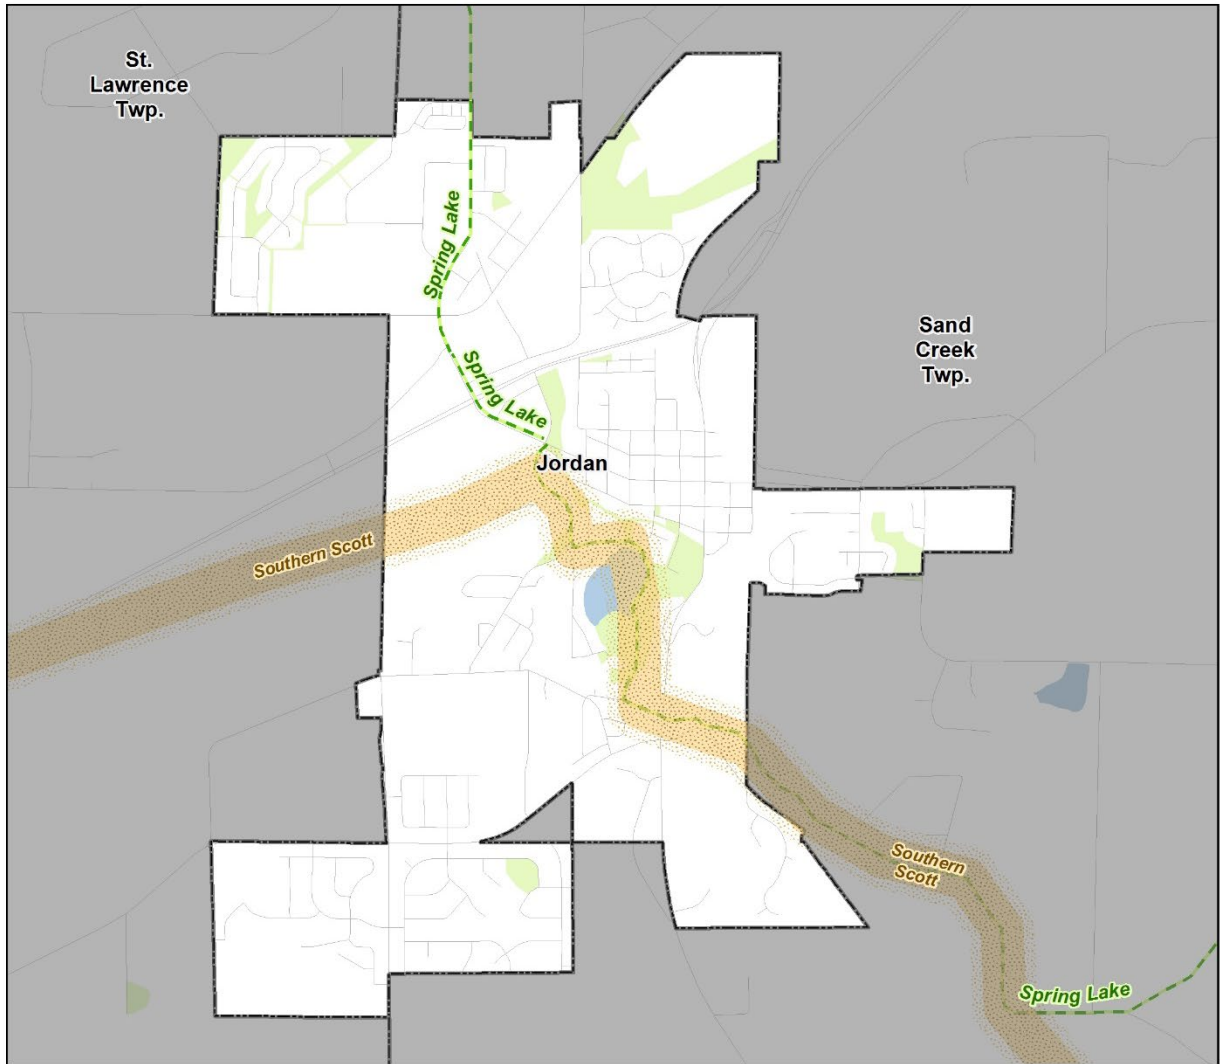

MAP 5-4: REGIONAL PARK AND TRAIL SYSTEM IN JORDAN

- Regional Parks**
- Existing
 - In Master Plan
 - Planned Parks and Reserves
- Regional Trails**
- Existing Regional Trails
 - Planned Regional Trails
 - Regional Trail Corridor Land

- Regional Park Search Areas and Regional Trail Search Corridors**
- Boundary Adjustments
 - Search Areas
 - Regional Trail Search Corridors
 - Regional Trails - 2040 System Additions

- Minnesota Valley National Wildlife Refuge
- State Parks
- State Wildlife Management Areas (Publicly Accessible)
- Scientific and Natural Areas (SNA)
- Other Parks and Preserves
- Existing State Trails
- Street Centerlines (NCompass)
- Lakes and Major Rivers