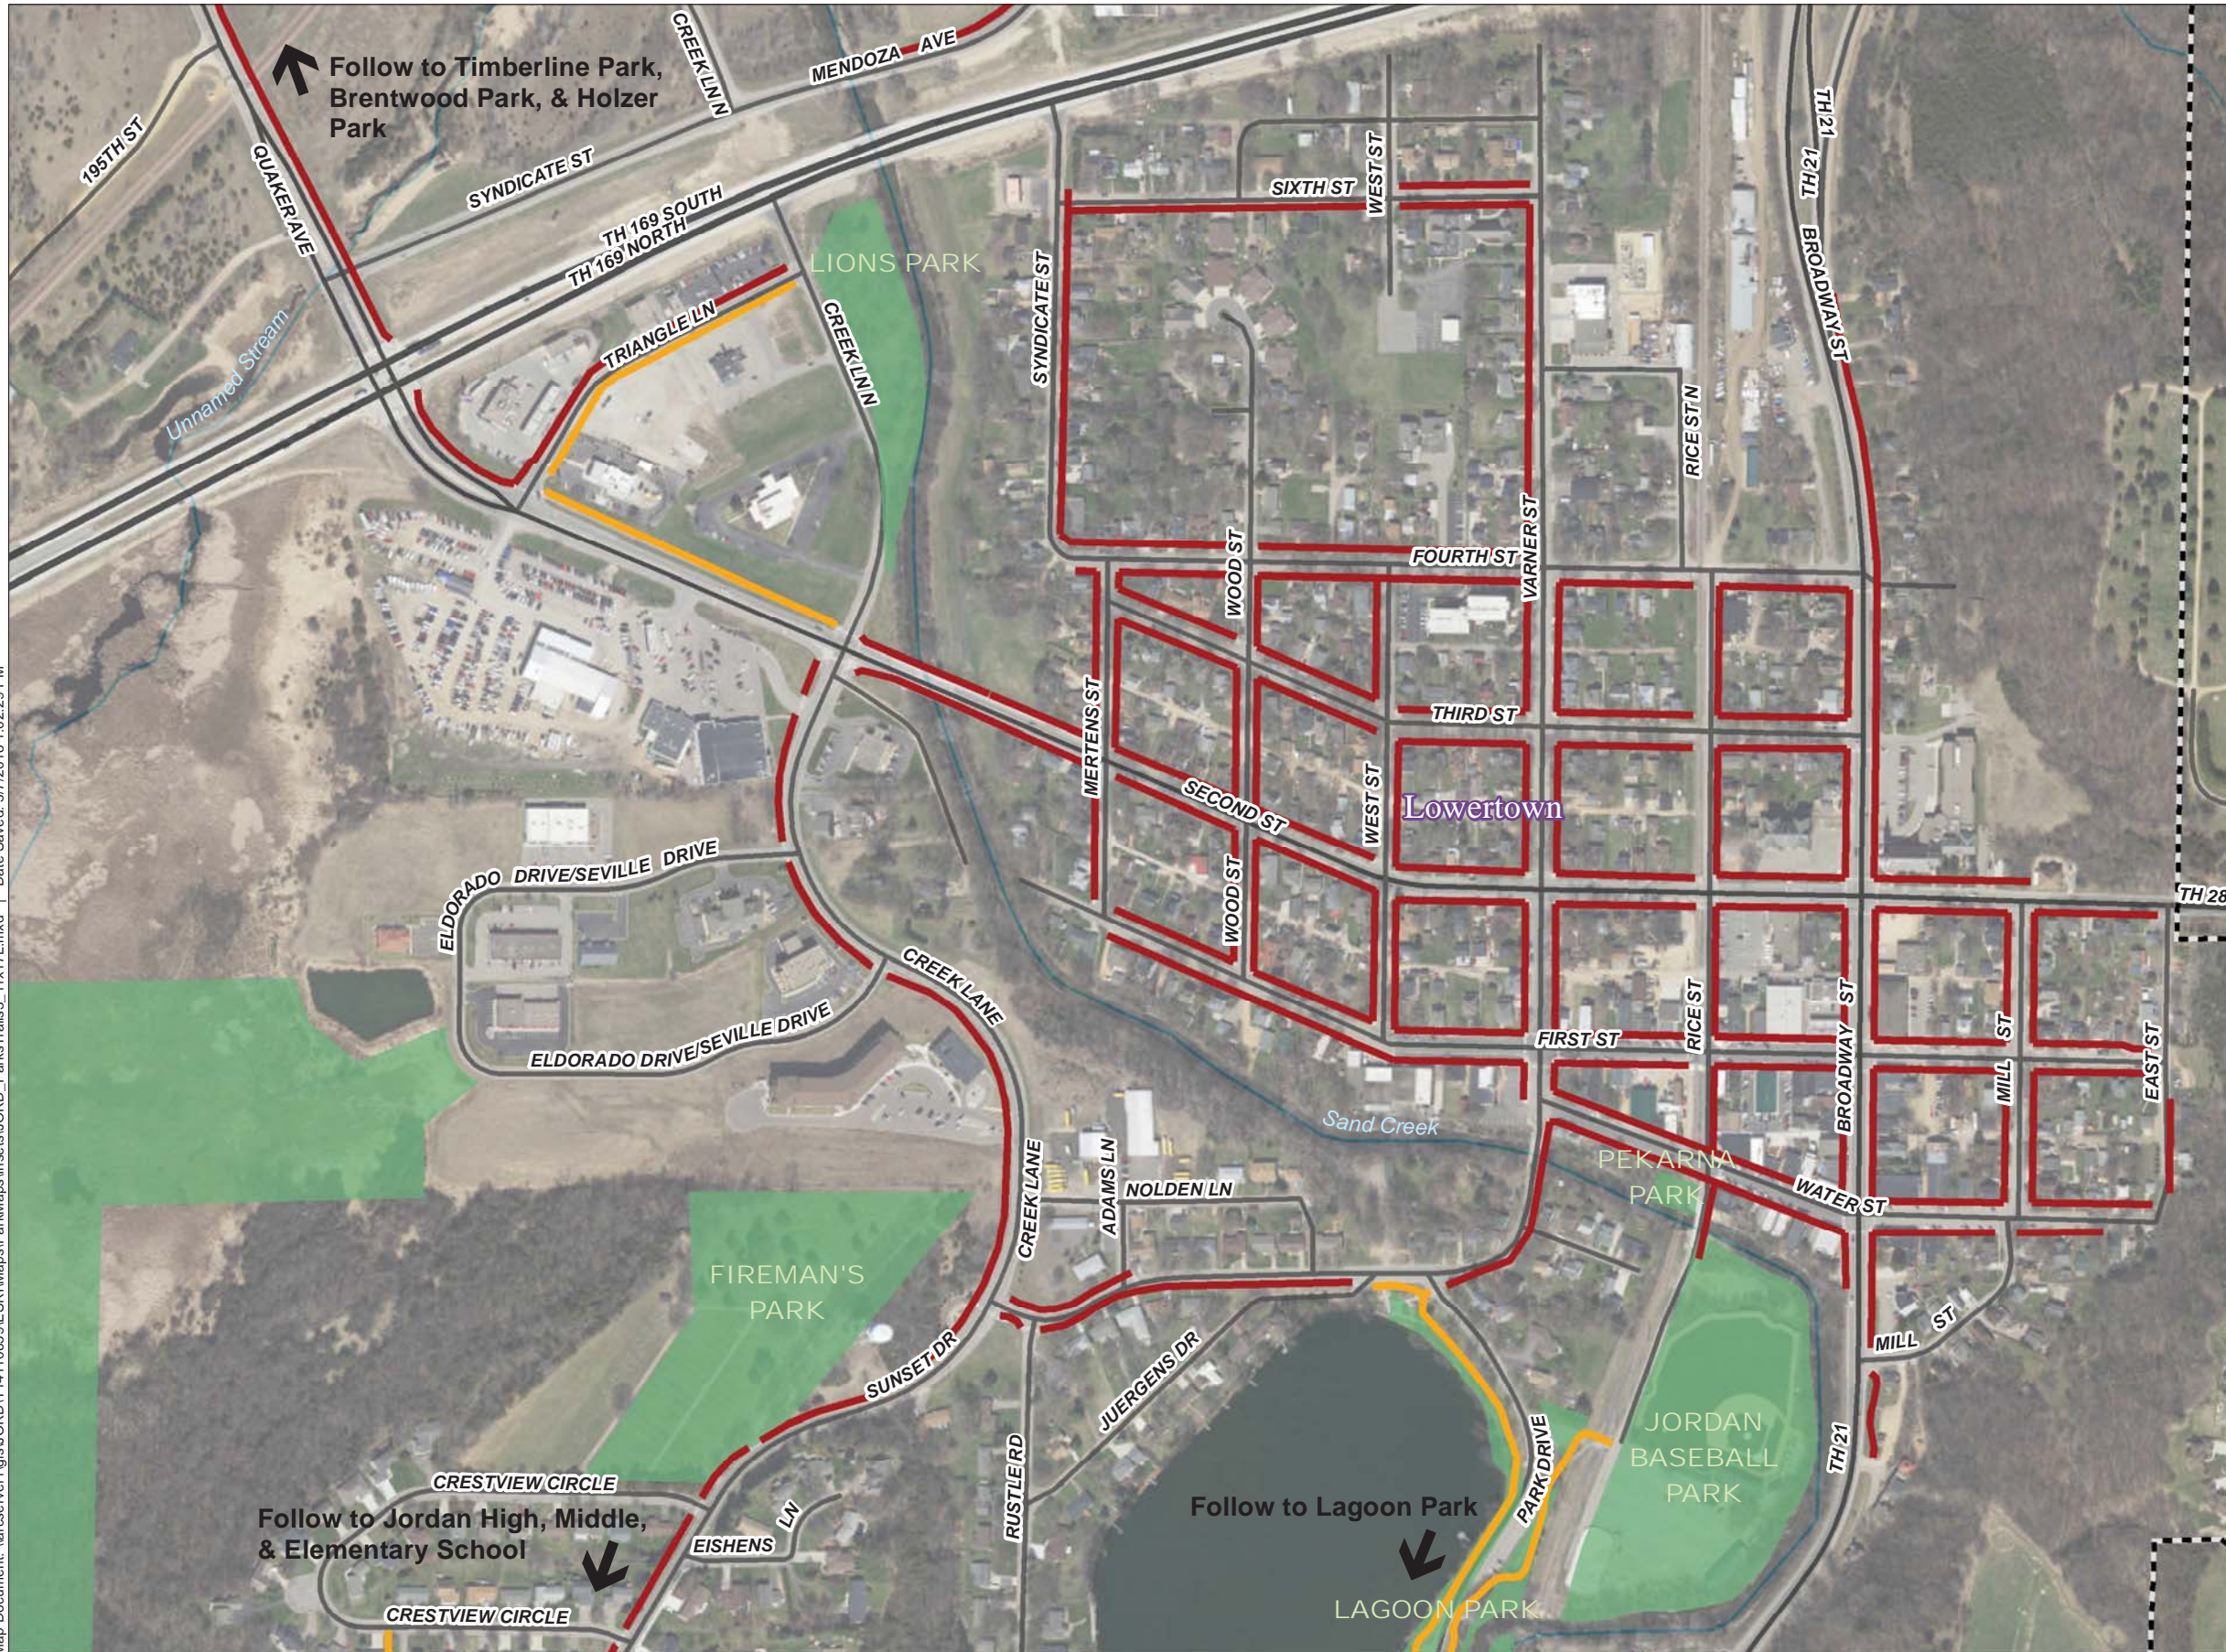

Parks & Trails Mapping

Jordan, Minnesota

Lowertown Neighborhood

May 2018

Real People. Real Solutions.

Map Document: \\arserv\er1\gis\Jordan\T4110669\ESRI\Maps\ParkMaps\Insets\ORD_Parks\Trails_11x17_L.mxd | Date Saved: 5/7/2018 1:02:29 PM

Legend

- City Limits
- Streets

Parks and Trails

- Sidewalks
- Trails
- Parks & Recreational Areas

Source: METC, City of Jordan, Scott County