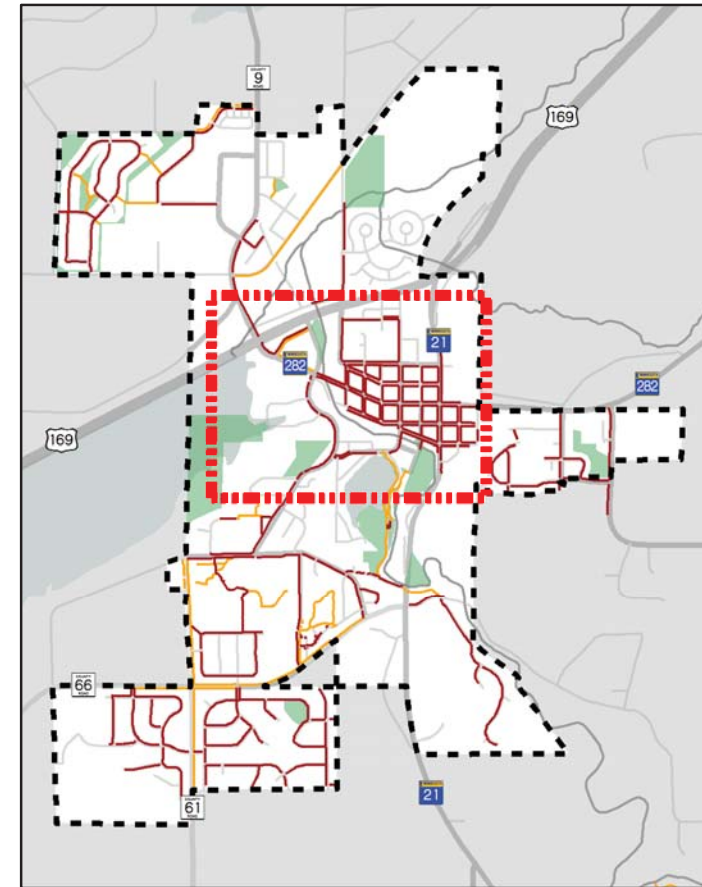

Parks & Trails Mapping

Jordan, Minnesota

Lowertown Neighborhood

May 2018

Real People. Real Solutions.

Map Document: \\arserv\er1\gis\Jordan\T4110669\ESRI\Maps\ParkMaps\Insets\ORD_Parks\Trails_11x17_L.mxd | Date Saved: 5/7/2018 1:02:29 PM

Legend

- City Limits
- Streets

Parks and Trails

- Sidewalks
- Trails
- Parks & Recreational Areas

Source: METC, City of Jordan, Scott County