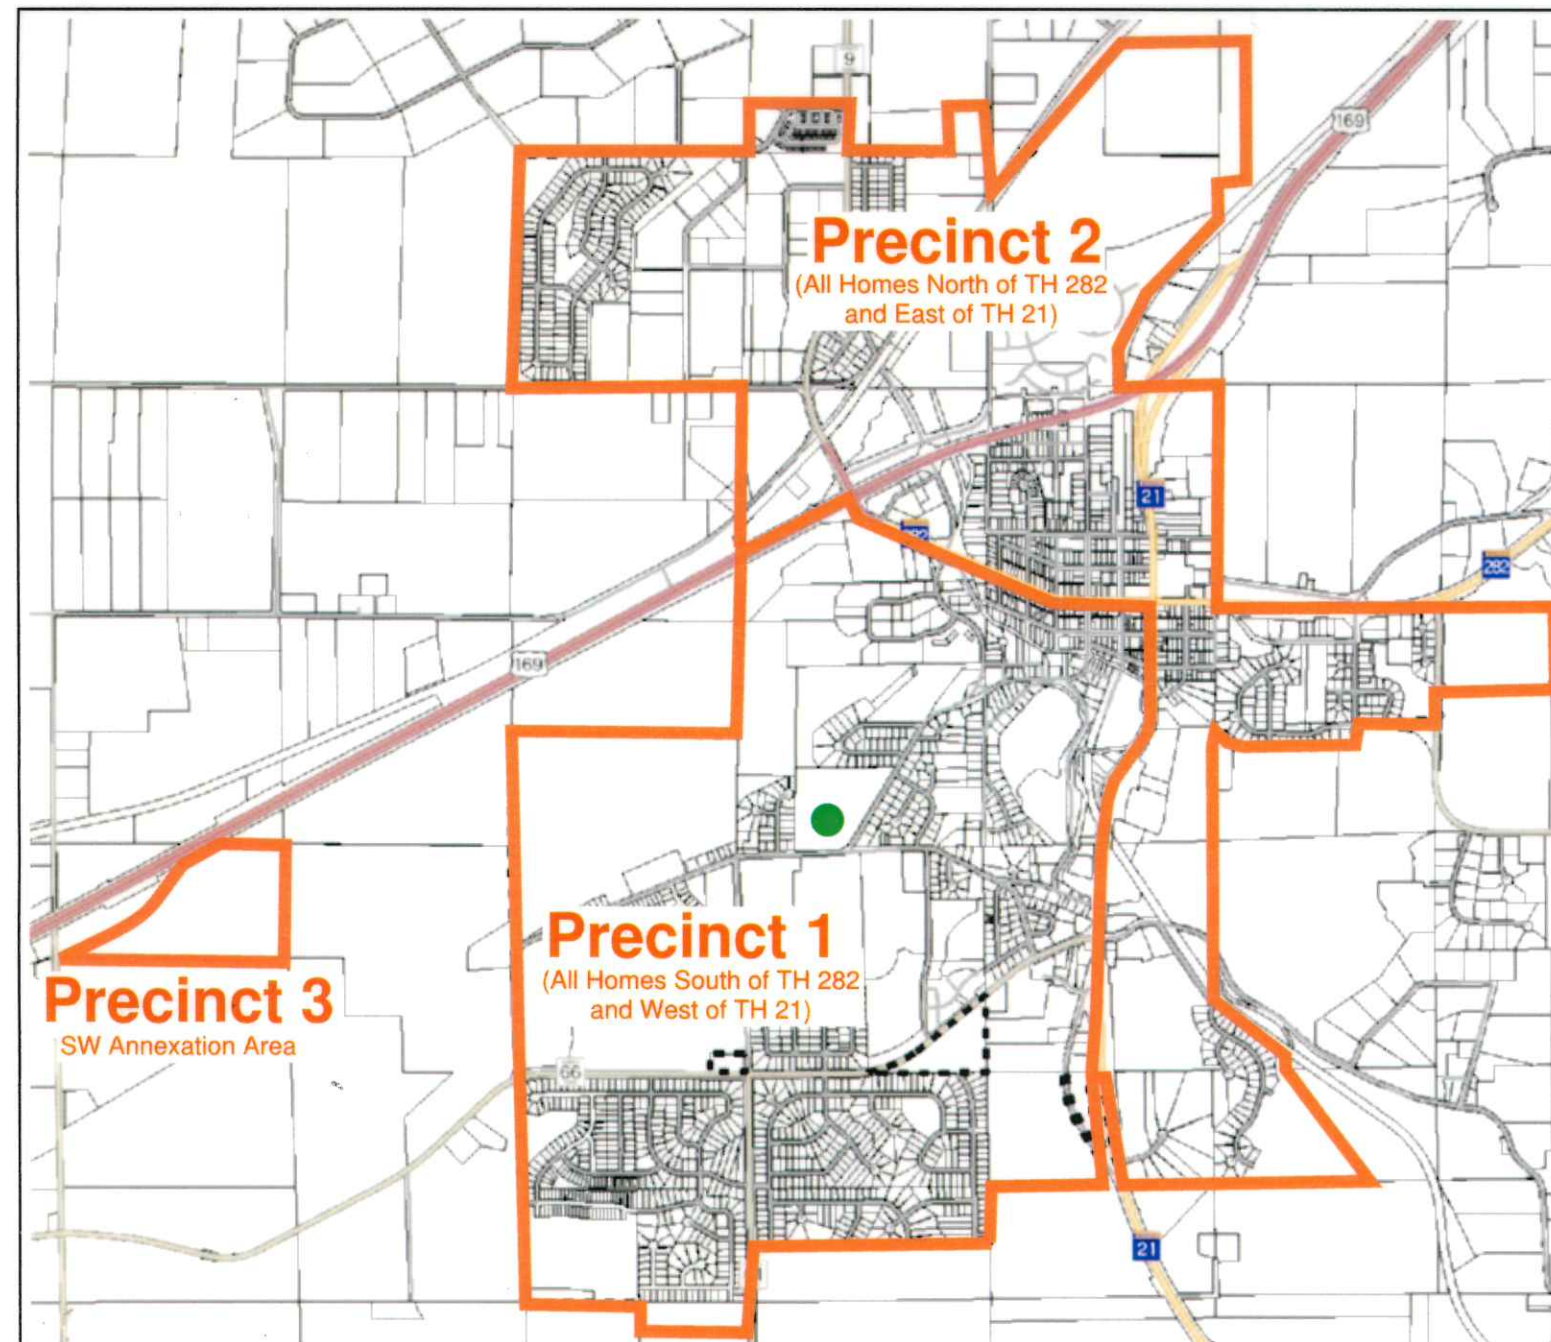

Legend

⊞ City Limits
Roads

— Precinct Division

● Voting Location for All Precinct Locations

Community Education
Recreation Center
500 Sunset Drive
Jordan MN 55352

Precinct 2

(All Homes North of TH 282
and East of TH 21)

Precinct 1

(All Homes South of TH 282
and West of TH 21)

Precinct 3

SW Annexation Area

Voting Precinct Map

Disclaimer:

0 2,107 Feet