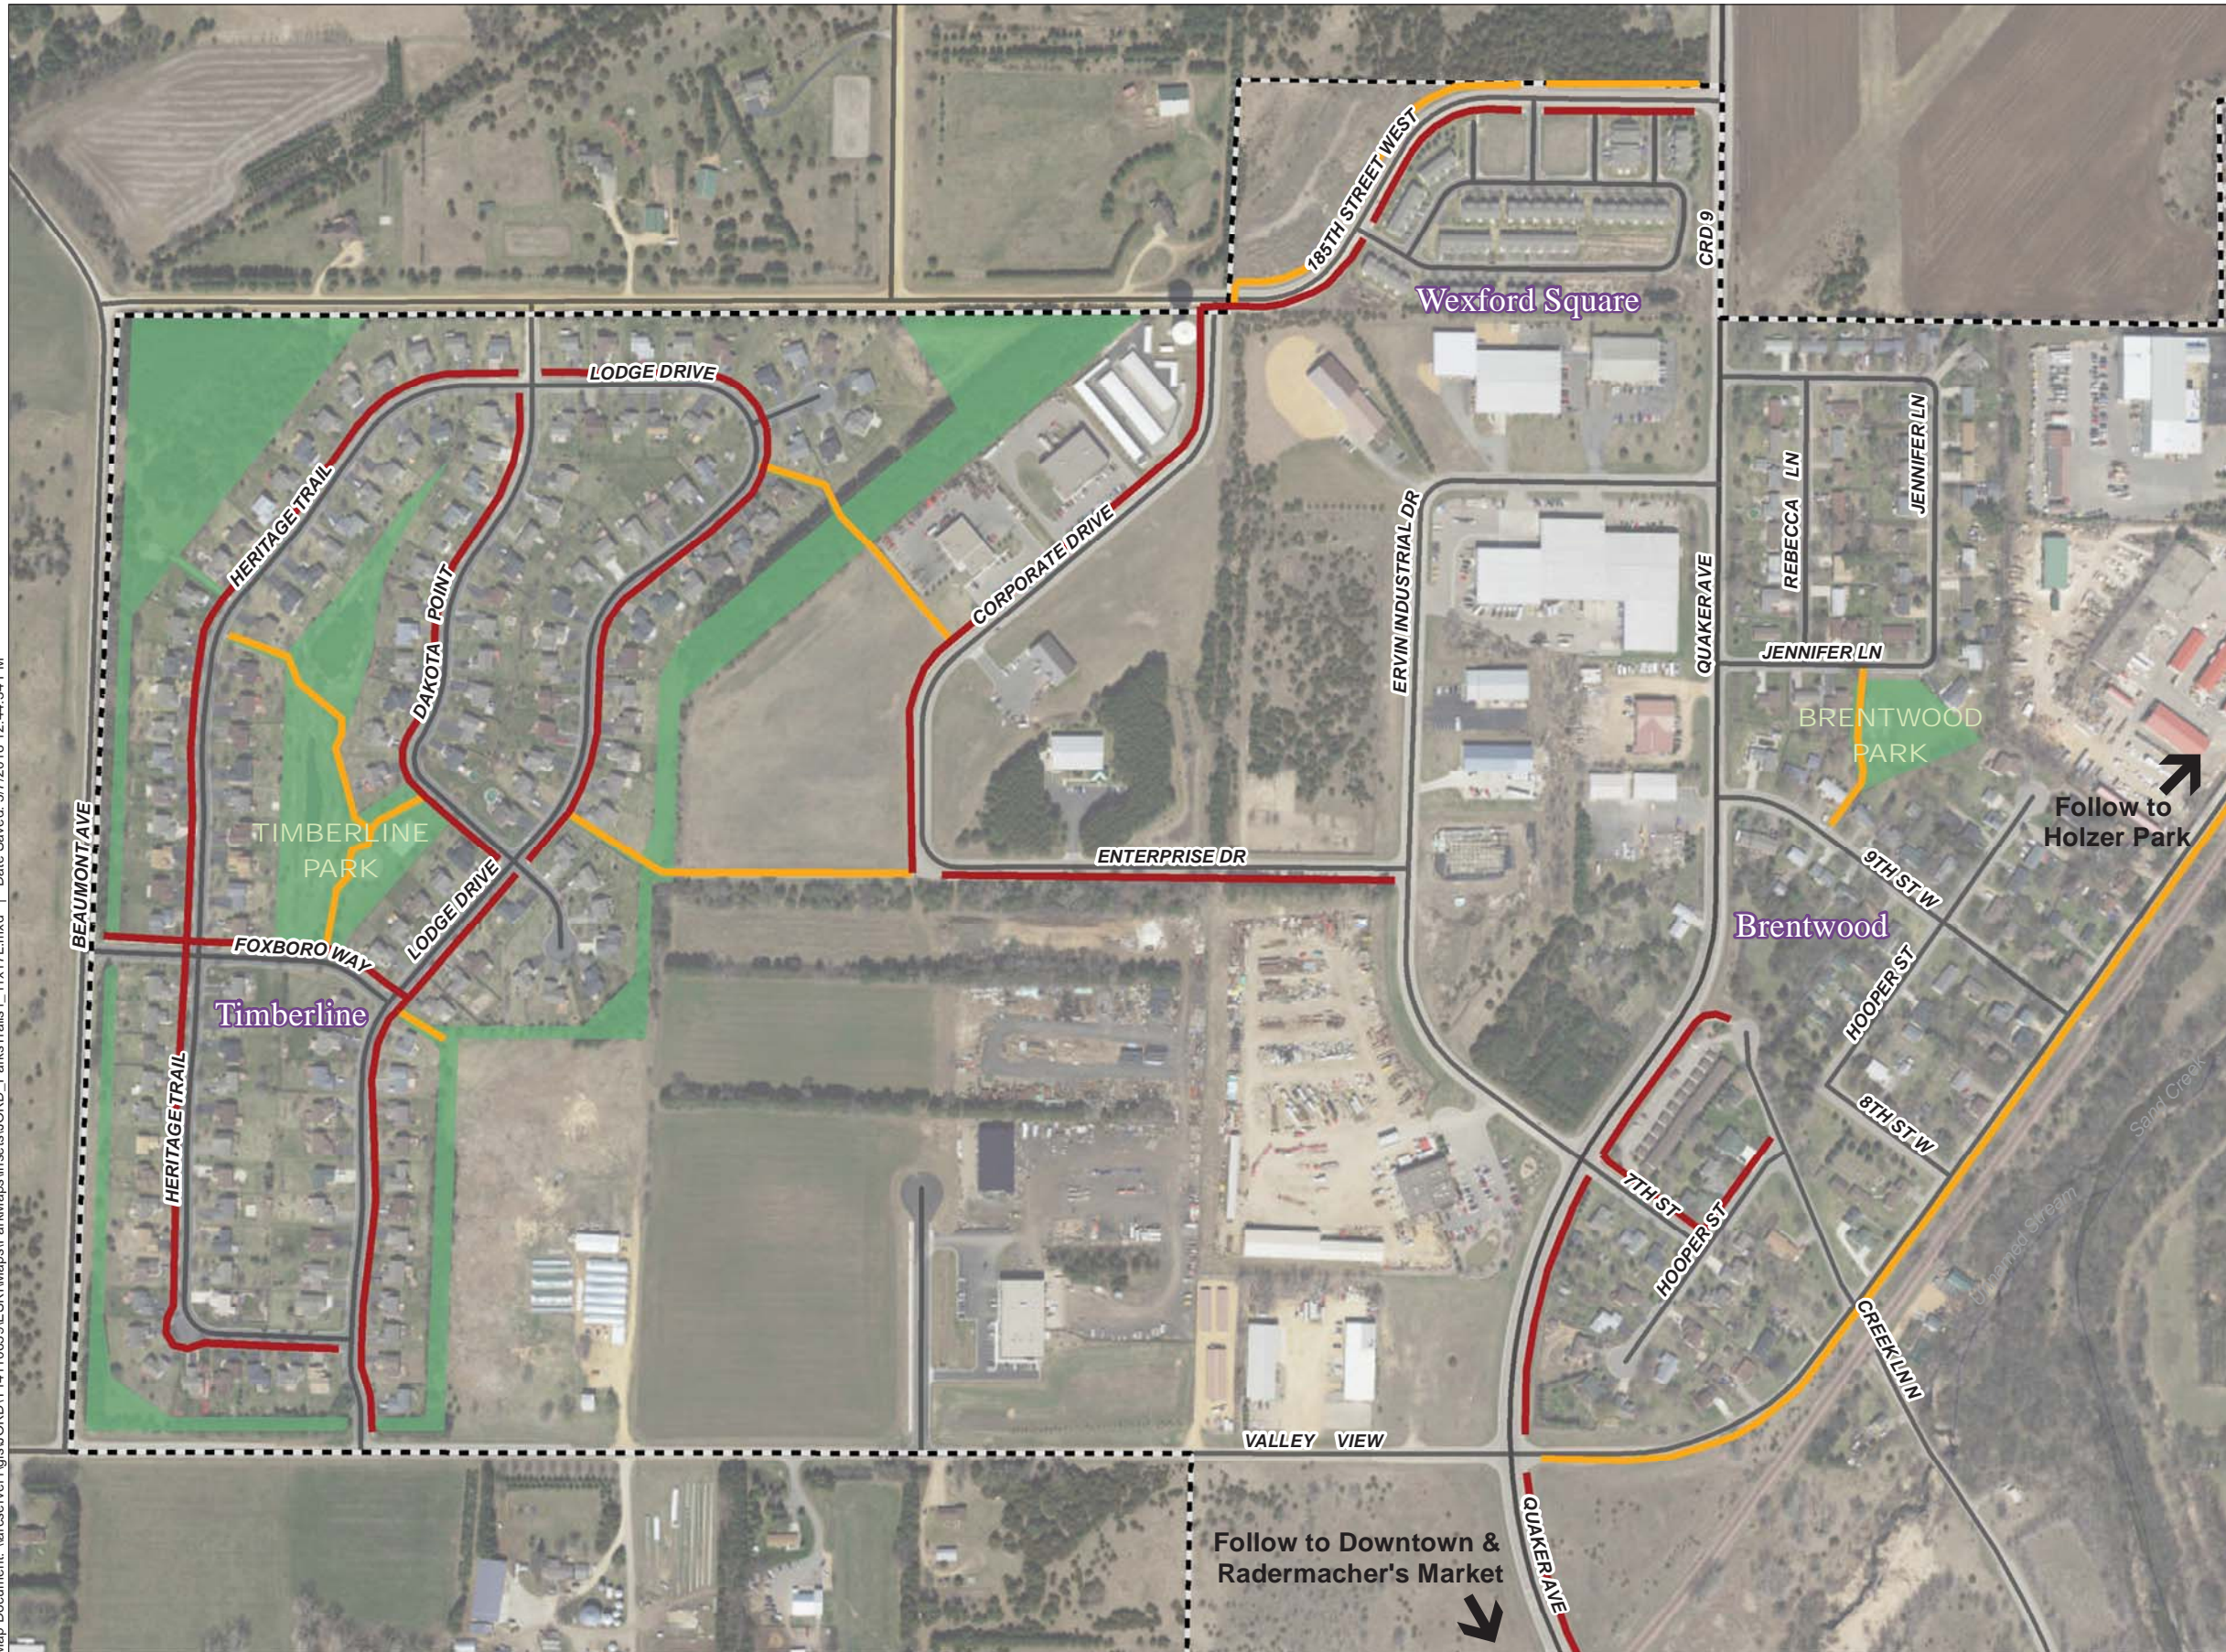

Map Document: \arcserver\gis\JORD\T4110669\ESRI\Maps\ParkMaps\Insets\JORD_ParksTrails_11x17L.mxd | Date Saved: 5/7/2018 12:44:34 PM

Legend

- City Limits
- Streets

Parks and Trails

- Sidewalks
- Trails
- Parks & Recreational Areas

Source: METC, City of Jordan, Scott County