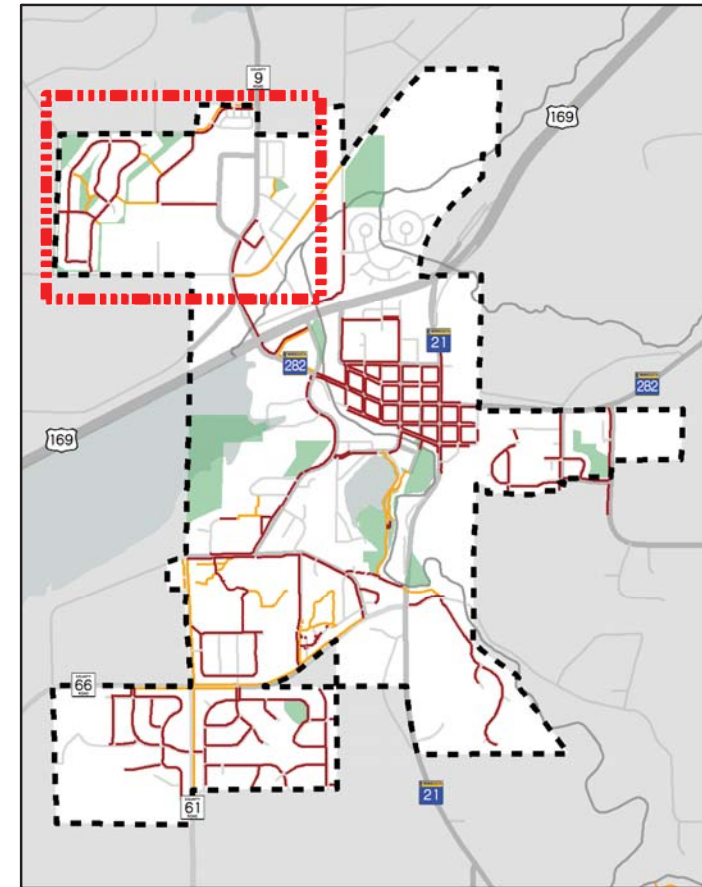

Map Document: \arcserver\gis\JORD\T4110669\ESRI\Maps\ParkMaps\Insets\JORD_ParksTrails_11x17L.mxd | Date Saved: 5/7/2018 12:44:34 PM

Legend

- City Limits
- Streets

Parks and Trails

- Sidewalks
- Trails
- Parks & Recreational Areas

Source: METC, City of Jordan, Scott County