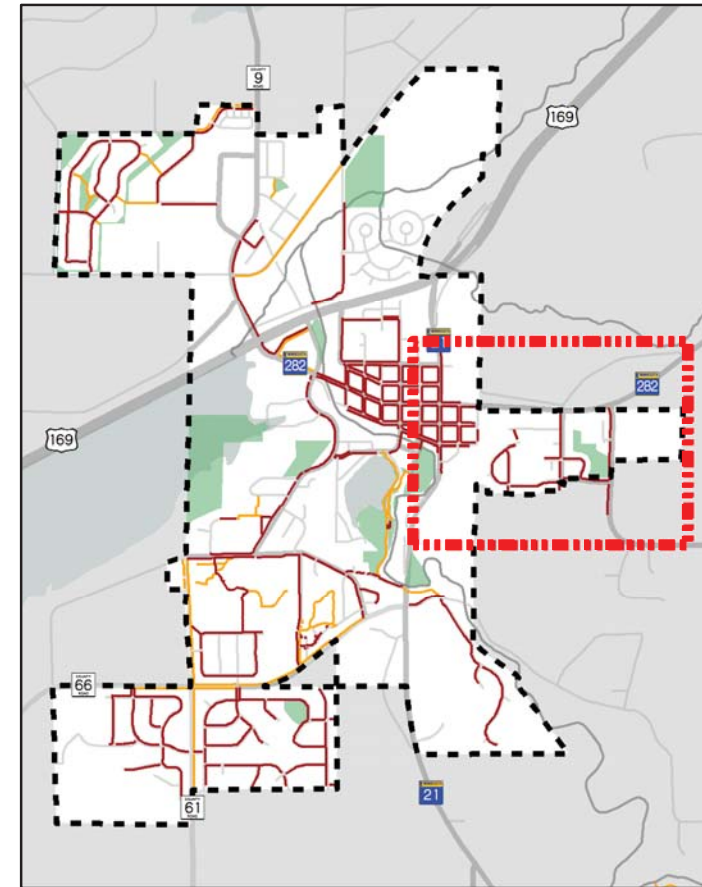

Map Document: \\arserver1\GIS\JORD\T14110659\SR\Map\Map\Insets\JORD_Parks\Trails4_11x17L.mxd | Date Saved: 5/7/2018 1:14:31 PM

Legend

- City Limits
- Streets

Parks and Trails

- Sidewalks
- Trails
- Parks & Recreational Areas

Source: METC, City of Jordan, Scott County