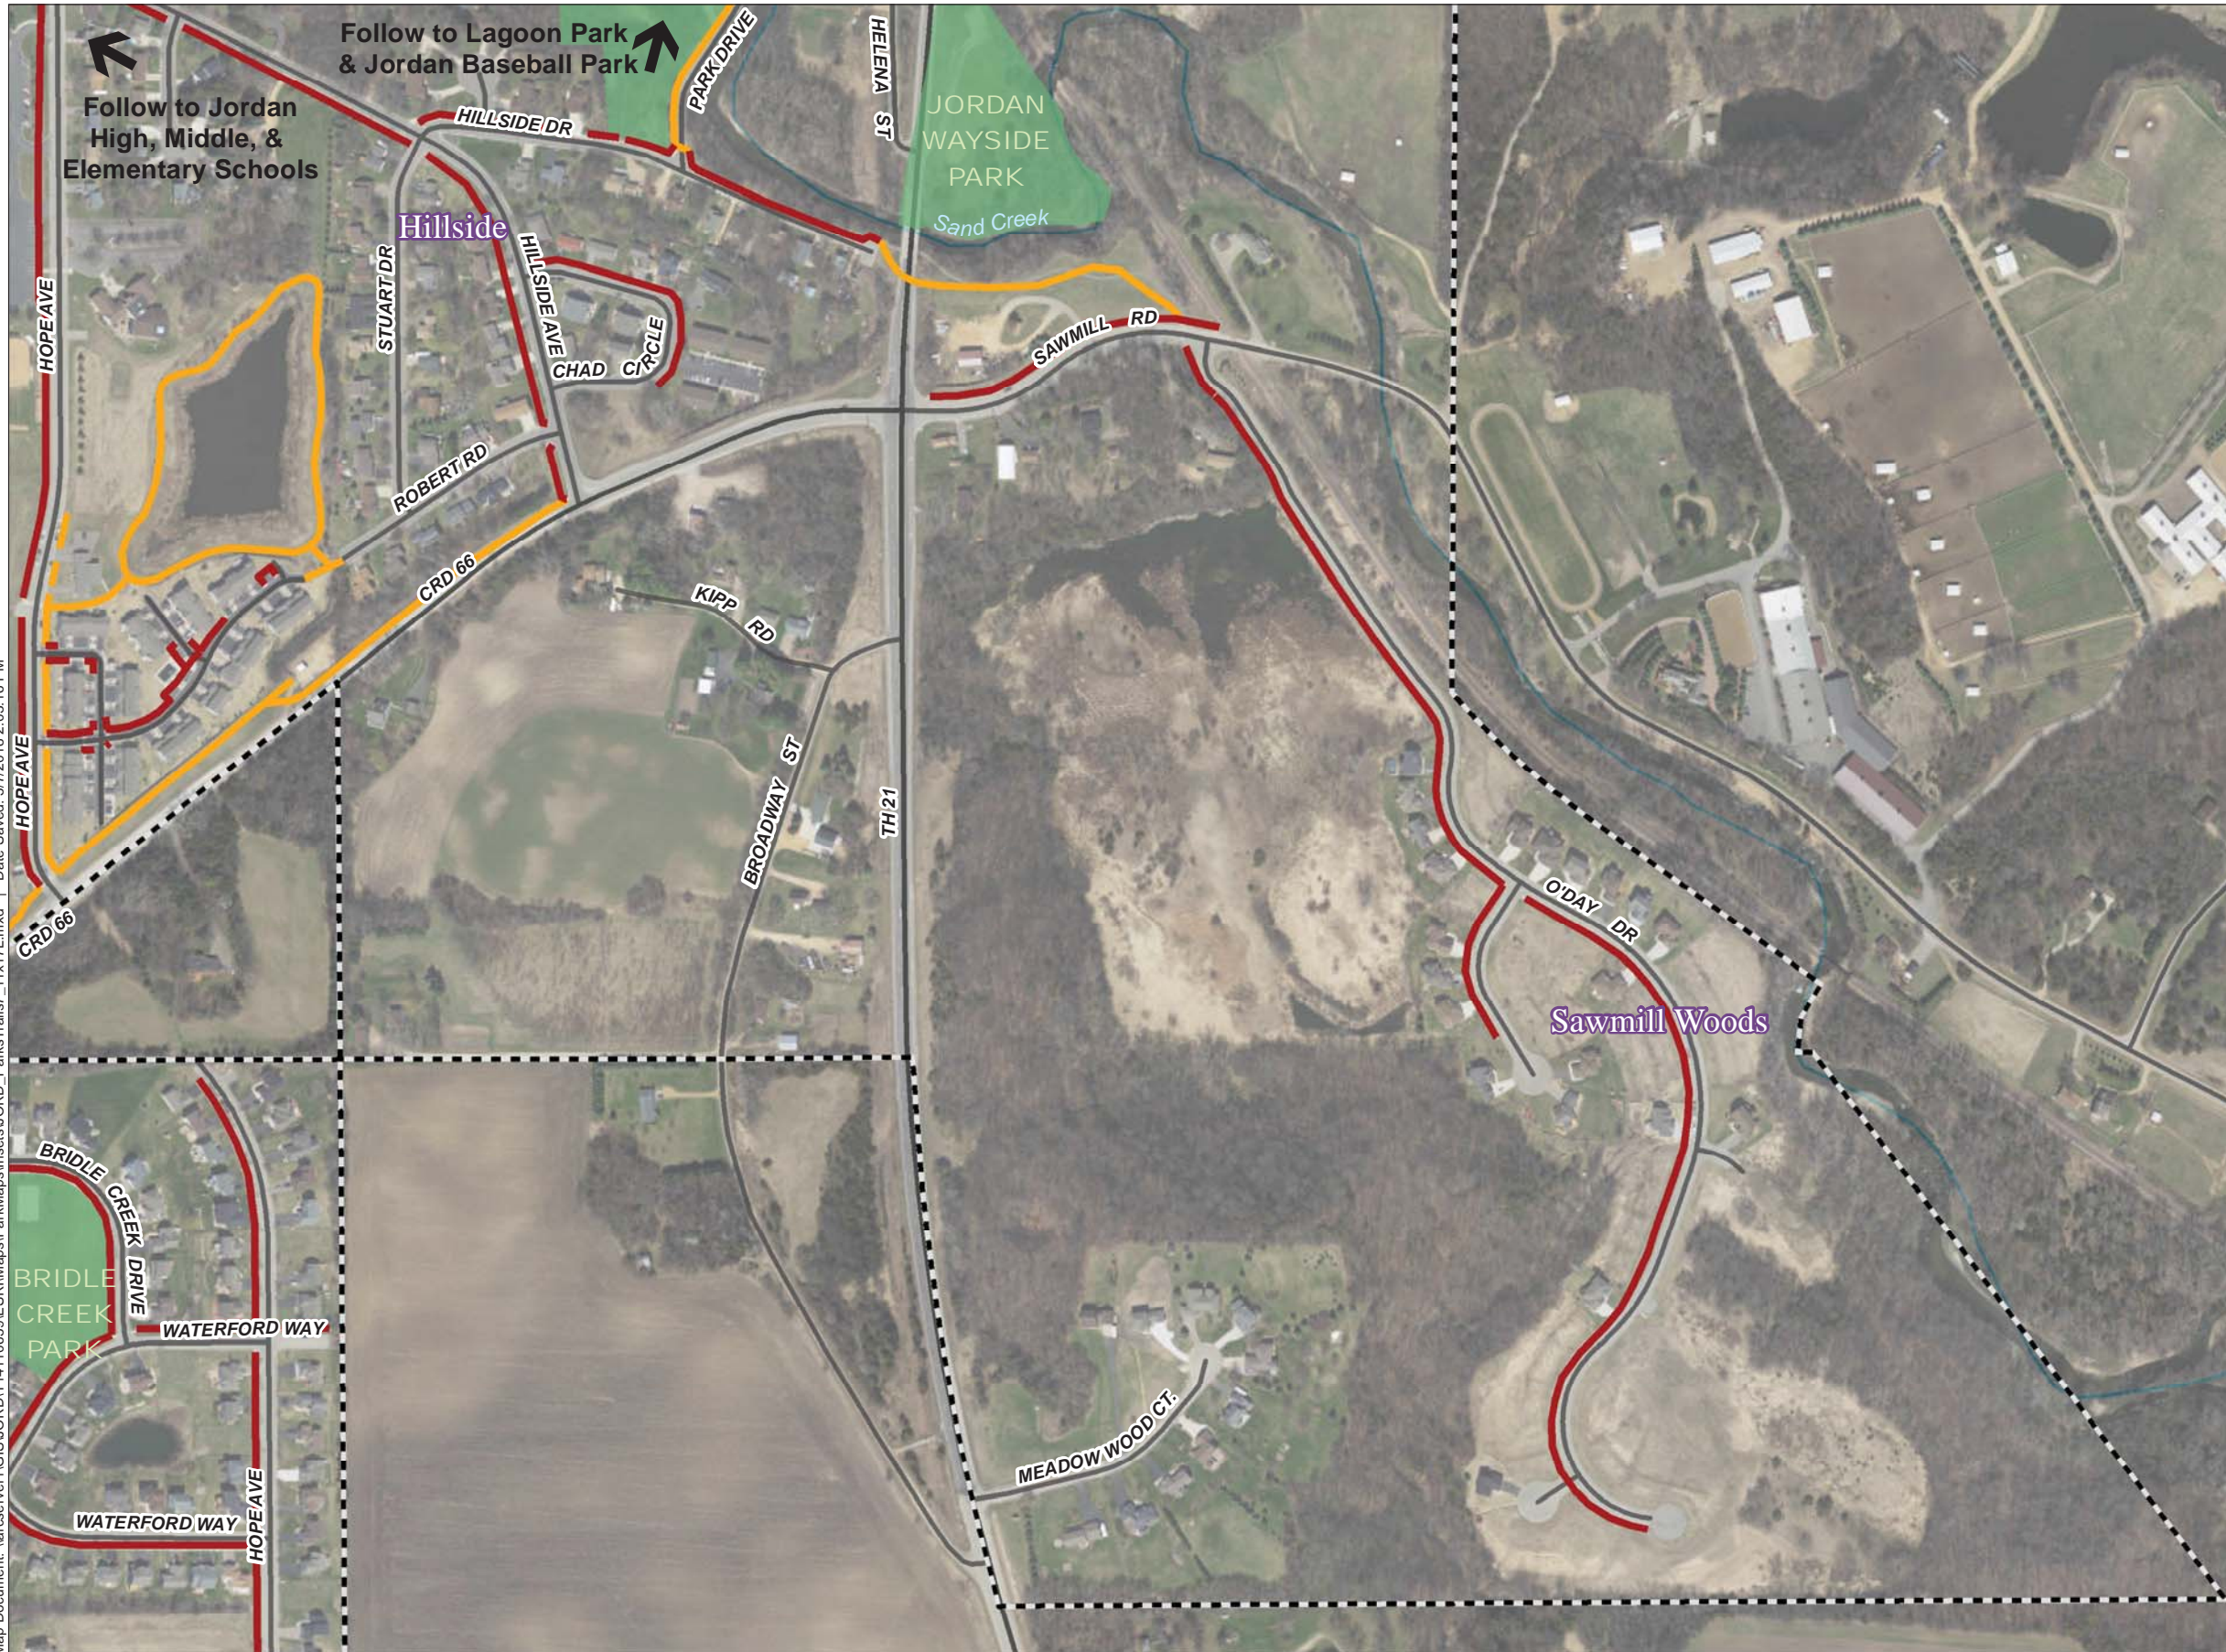

Map Document: \\arscserver1\GIS\JORD\T14110659\ESRI\Map\Park\Map\Insets\JORD_Parks\Trails7_11x17L.mxd | Date Saved: 5/7/2018 2:03:16 PM

Legend

- City Limits
- Streets

Parks and Trails

- Sidewalks
- Trails
- Parks & Recreational Areas

Source: METC, City of Jordan, Scott County