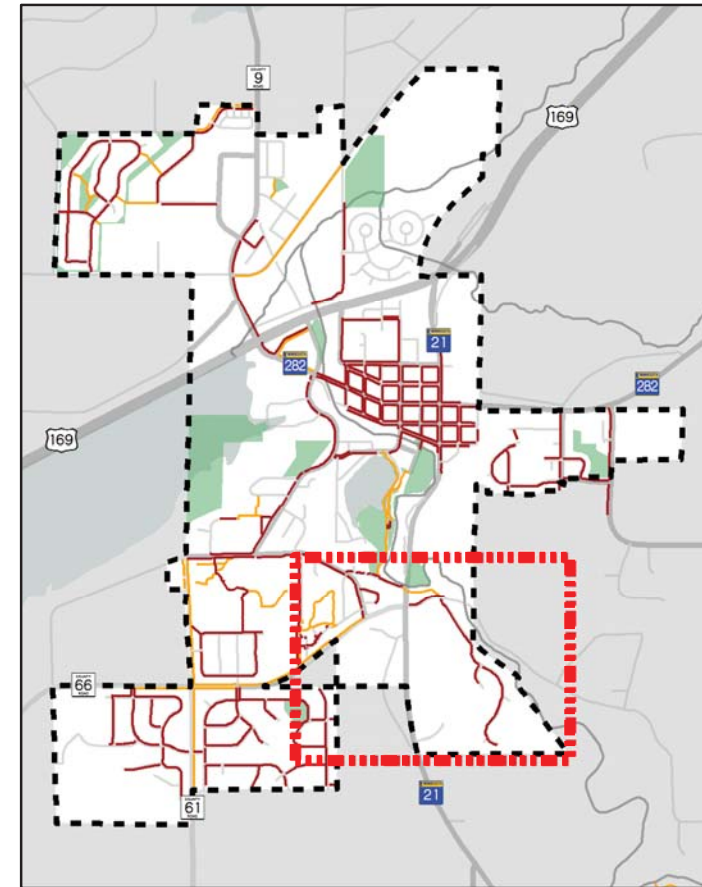

Map Document: \\arscserver1\GIS\JORD\T14110659\ESRI\Map\Park\Map\Insets\JORD_Parks\Trails7_11x17L.mxd | Date Saved: 5/7/2018 2:03:16 PM

Legend

- City Limits
- Streets

Parks and Trails

- Sidewalks
- Trails
- Parks & Recreational Areas

Source: METC, City of Jordan, Scott County